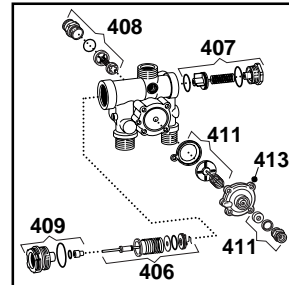

Code 998127