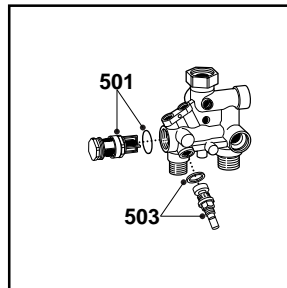

Code 573341