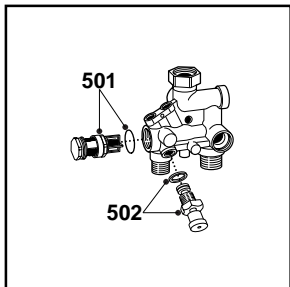

RETURN GROUPS

Code 572748