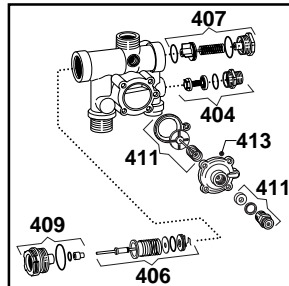

Code 998456