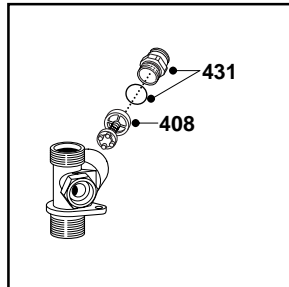

Code 996049