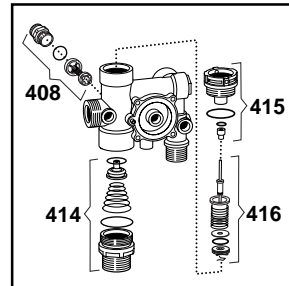

Code 998613

FLOW GROUPS

Code 998799

Code 999609

Code 999933

FLOW GROUPS

CODE	GROUP DESCRIPTION	NOTE
570533	Main flow group	
571643	3-way-pressure gauge valve group	
572628	3-way-pressure gauge valve group	
572703	3-way-pressure gauge valve group	
573121	3-way-pressure gauge valve group	
573160	Flow group	
573293	3-way-pressure gauge valve group	
573317	3-way-pressure gauge valve group	
573351	Flow group	
573826	3-way-pressure gauge valve group	
995867	Flow group	
996049	3-way-pressure gauge valve group	11
997058	3-way-pressure gauge valve group	
997148	Flow group	
998068	Flow group	
998069	3-way pressure gauge valve group	
998127	Flow group	
998178	Hydraulic group	
998456	Flow group	
998612	Flow group	
998613	Flow group	
998799	Hydraulic group	
999609	Flow group	
999933	Flow group	

ER2002210002R03051

NOTE	DESCRIPTION
11	Parts 408 and 431 are not components of the unit and must be ordered separately

FLOW GROUPS

PART.	CODE	DESCRIPTION	NOTE
401	570714	Main flow switch service kit	
402	570713	Microswitch (main flow switch)	
403	573824	Bracket (M/Flow Micro Switch)	
404	571443	Central heating by-pass kit	
405	571986	Fitting (connection - 3 way valve motor)	
406	571447	3-Way spring kit	
407	571987	D.H.W. pressure switch kit	
408	998490	Central heating by-pass kit	
409	998013	Actuator bush (C.H.)	
410	571446	D.H.W. diaphragm valve	
411	571441	Heating pressure switch kit	
412	571442	D.H.W. pressure switch kit	
413	574248	Pressure cover	
414	998718	3-Way spring kit (C.H.)	
415	998974	Heating actuator bush	
416	998975	3-Way spring kit (D.H.W.)	
417	571445	Filling tap kit	
418	998972	3-Way spring kit (D.H.W.)	
419	998973	3-Way spring kit (D.H.W.)	
420	999956	Fitting	
421	999961	Spring	
422	999957	Plate	
423	999958	Plate	
424	999962	Membrane	
425	999959	Fitting	
426	999955	Pressure switch unit	
427	997077	Fixing clip (motor)	
428	999960	Valve switch shutter	
429	995311	Mixer unit kit	
430	996029	Bush with screws	
431	996045	By-pass fitting with O-ring	