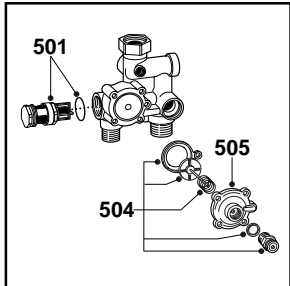

Code 573352