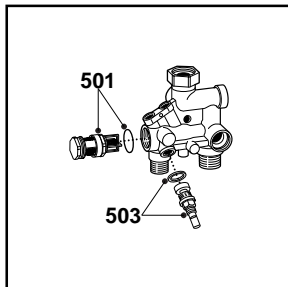

Code 573122