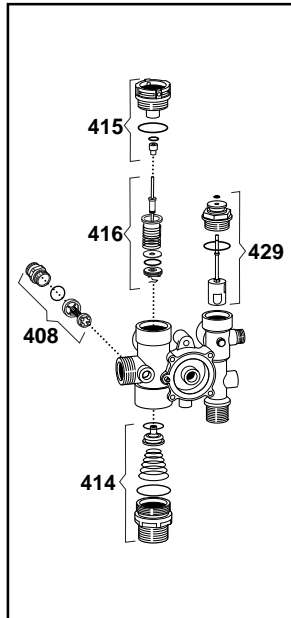

Code 995867