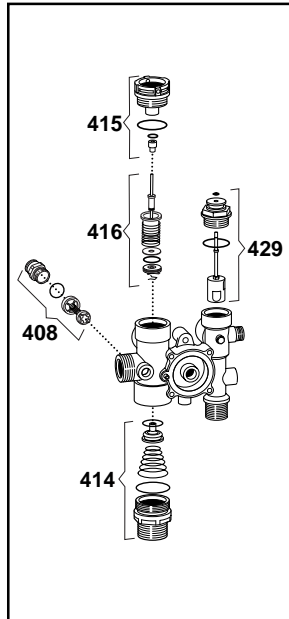

Code 998613

FLOW GROUPS

Code 998799

Code 999609

Code 999933

FLOW GROUPS

CODE	GROUP DESCRIPTION	NOTE
570533	Main flow group	
571643	3-way-pressure gauge valve group	
572628	3-way-pressure gauge valve group	
572703	3-way-pressure gauge valve group	
573121	3-way-pressure gauge valve group	
573160	Flow group	
573293	3-way-pressure gauge valve group	
573317	3-way-pressure gauge valve group	
573351	Flow group	
573826	3-way-pressure gauge valve group	
995867	Flow group	
996049	3-way-pressure gauge valve group	11
997058	3-way-pressure gauge valve group	
997148	Flow group	
998068	Flow group	
998069	3-way pressure gauge valve group	
998127	Flow group	
998178	Hydraulic group	
998456	Flow group	
998612	Flow group	
998613	Flow group	
998799	Hydraulic group	
999609	Flow group	
999933	Flow group	

ER2002210002R03051

NOTE	DESCRIPTION
11	Parts 408 and 431 are not components of the unit and must be ordered separately

FLOW GROUPS

PART.	CODE	DESCRIPTION	NOTE
401	570714	Main flow switch service kit	
402	570713	Microswitch (main flow switch)	
403	573824	Bracket (M/Flow Micro Switch)	
404	571443	Central heating by-pass kit	
405	571986	Fitting (connection - 3 way valve motor)	
406	571447	3-Way spring kit	
407	571987	D.H.W. pressure switch kit	
408	998490	Central heating by-pass kit	
409	998013	Actuator bush (C.H.)	
410	571446	D.H.W. diaphragm valve	
411	571441	Heating pressure switch kit	
412	571442	D.H.W. pressure switch kit	
413	574248	Pressure cover	
414	998718	3-Way spring kit (C.H.)	
415	998974	Heating actuator bush	
416	998975	3-Way spring kit (D.H.W.)	
417	571445	Filling tap kit	
418	998972	3-Way spring kit (D.H.W.)	
419	998973	3-Way spring kit (D.H.W.)	
420	999956	Fitting	
421	999961	Spring	
422	999957	Plate	
423	999958	Plate	
424	999962	Membrane	
425	999959	Fitting	
426	999955	Pressure switch unit	
427	997077	Fixing clip (motor)	
428	999960	Valve switch shutter	
429	995311	Mixer unit kit	
430	996029	Bush with screws	
431	996045	By-pass fitting with O-ring	