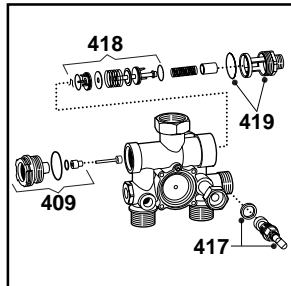

Code 998178