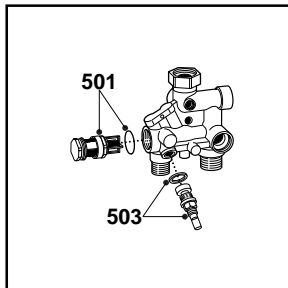

Code 573223