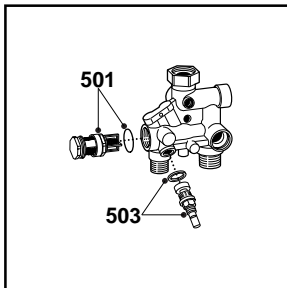

Code 573318