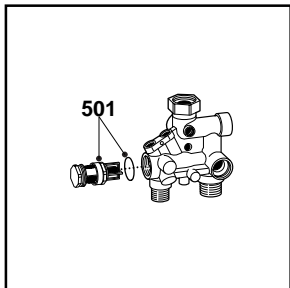

Code 573163