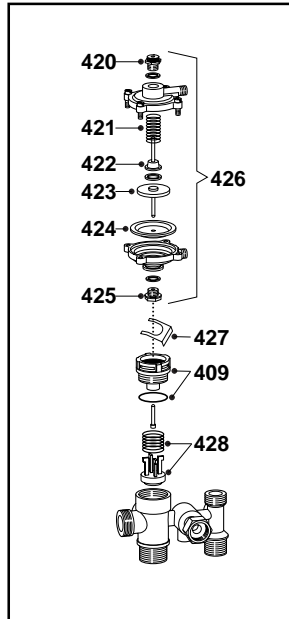

Code 998613

FLOW GROUPS

Code 998799

Code 999609

Code 999933

FLOW GROUPS

CODE	GROUP DESCRIPTION	NOTE
570533	Main flow group	
571643	3-way-pressure gauge valve group	
572628	3-way-pressure gauge valve group	
572703	3-way-pressure gauge valve group	
573121	3-way-pressure gauge valve group	
573160	Flow group	
573293	3-way-pressure gauge valve group	
573317	3-way-pressure gauge valve group	
573351	Flow group	
573826	3-way-pressure gauge valve group	
995867	Flow group	
996049	3-way-pressure gauge valve group	11
997058	3-way-pressure gauge valve group	
997148	Flow group	
998068	Flow group	
998069	3-way pressure gauge valve group	
998127	Flow group	
998178	Hydraulic group	
998456	Flow group	
998612	Flow group	
998613	Flow group	
998799	Hydraulic group	
999609	Flow group	
999933	Flow group	

ER2002210002R03051

NOTE	DESCRIPTION
11	Parts 408 and 431 are not components of the unit and must be ordered separately

FLOW GROUPS

PART.	CODE	DESCRIPTION	NOTE
401	570714	Main flow switch service kit	
402	570713	Microswitch (main flow switch)	
403	573824	Bracket (M/Flow Micro Switch)	
404	571443	Central heating by-pass kit	
405	571986	Fitting (connection - 3 way valve motor)	
406	571447	3-Way spring kit	
407	571987	D.H.W. pressure switch kit	
408	998490	Central heating by-pass kit	
409	998013	Actuator bush (C.H.)	
410	571446	D.H.W. diaphragm valve	
411	571441	Heating pressure switch kit	
412	571442	D.H.W. pressure switch kit	
413	574248	Pressure cover	
414	998718	3-Way spring kit (C.H.)	
415	998974	Heating actuator bush	
416	998975	3-Way spring kit (D.H.W.)	
417	571445	Filling tap kit	
418	998972	3-Way spring kit (D.H.W.)	
419	998973	3-Way spring kit (D.H.W.)	
420	999956	Fitting	
421	999961	Spring	
422	999957	Plate	
423	999958	Plate	
424	999962	Membrane	
425	999959	Fitting	
426	999955	Pressure switch unit	
427	997077	Fixing clip (motor)	
428	999960	Valve switch shutter	
429	995311	Mixer unit kit	
430	996029	Bush with screws	
431	996045	By-pass fitting with O-ring	