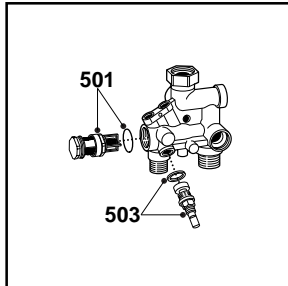

Code 573827