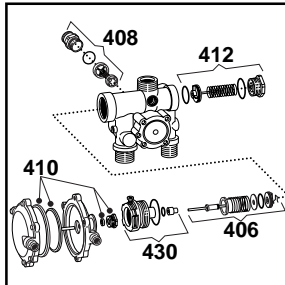

Code 998069