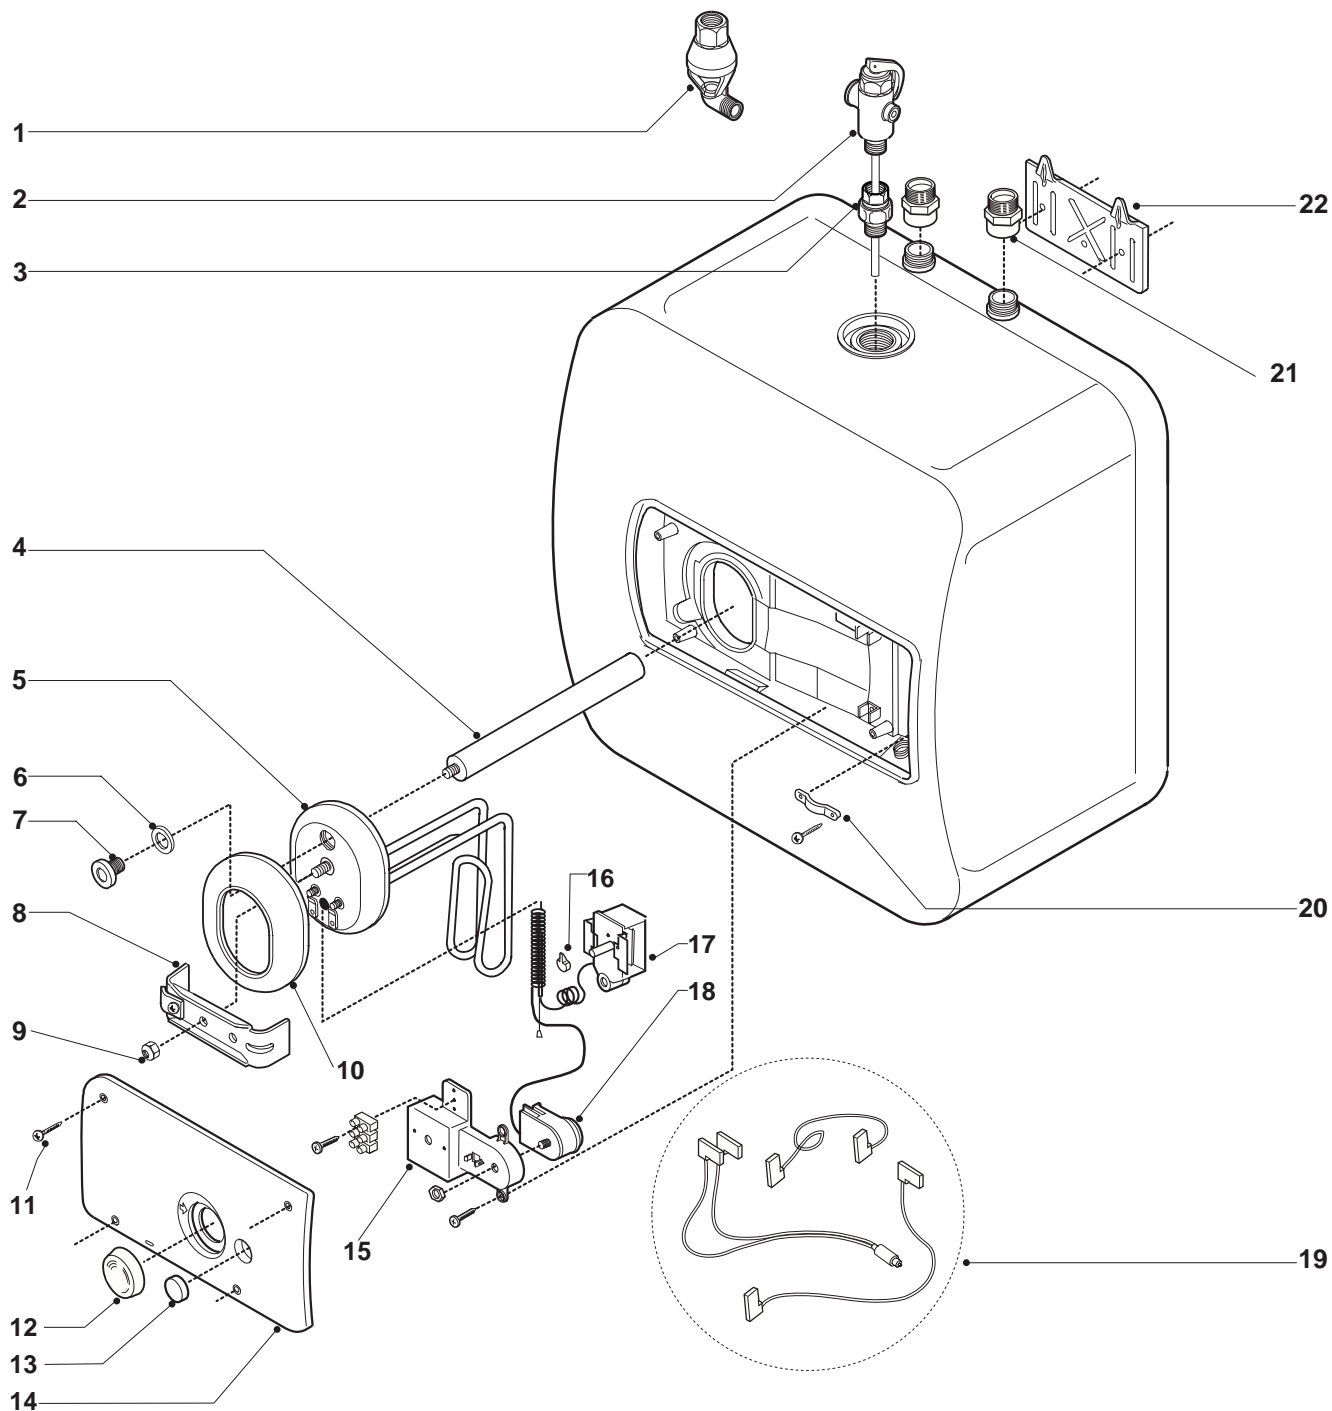

SPARE PARTS EXPLODED VIEW
UNVENTED WATER HEATER

Models

HP 10 U

HP 15 U

Edition 1a

Current from Serial No: ----- to 980410

MODELS	CODE	SERIAL NO. VALIDITY	REF.
HP 10 U 3KW	820089	-----	A
HP 15 U 3KW	820091	-----	B

PART.	CODE	DESCRIPTION	REF.	NOTE
1	570017	Tundish		
2	570100	Temperature + pressure relief valve 1/2" gas		
3	570199	M/F 3/4"-1/2" T + P connection (3 pieces)		
4	574305	Magnesium anode 2 1/2 gallon Model P10		
5	810782	Heating element 3000W 240V		
6	570015	Anode gasket		
7	574303	Anode securing nut		
8	570149	Heating element retaining bracket		
9	570069	Heating element retaining nut		
10	570016	Flange gasket		
11	570074	Plastic cover retaining screw		
12	570014	Knob		
13	573070	Neon lens		
14	570113	Plastic cover		
15	570109	Thermostat supports		
16	570029	Regulation cap		
17	570132	Regulation thermostat		
18	570099	Safety thermostat		
19	560375	Wiring complete with thermostat		
20	570110	Cable clamp		
21	571397	Dielectric connections		
22	570341	Heater wall hanging bracket		