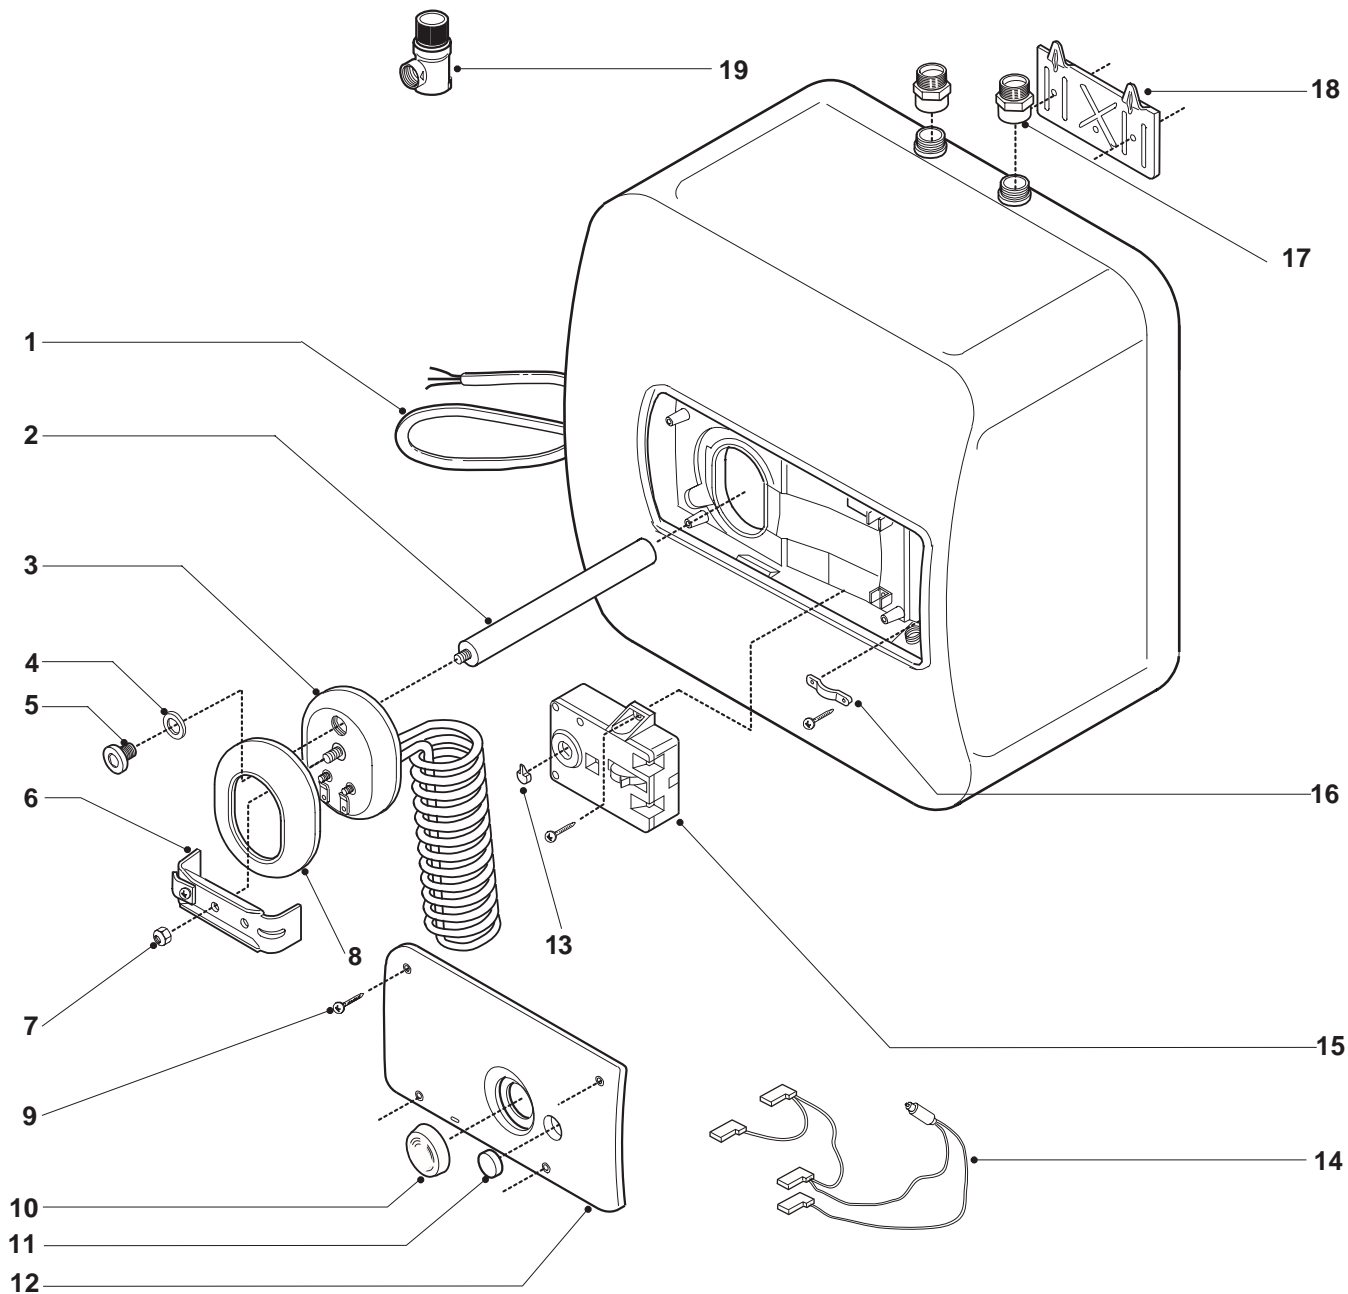

SPARE PARTS EXPLODED VIEW
UNVENTED WATER HEATERS

Models

EP 10 U 2KW

EP 15 U 2KW

Edition 1a

Current from Serial No:- ----- to 980410

MODELS	CODE	SERIAL NO. VALIDITY	REF.
EP 10 U 2KW	820277	-----	A
EP 15 U 2KW	820278	-----	B

PART.	CODE	DESCRIPTION	REF.	NOTE
1	570086	Power supply cable		
2	574305	Magnesium anode 2 1/2 gallon Model P10		
3	810759	Heating element 2000W 230V		
4	570015	Anode gasket		
5	574303	Anode securing nut		
6	570024	Flange bracket		
7	570069	Heating element retaining nut		
8	570016	Flange gasket		
9	570074	Plastic cover retaining screw		
10	570164	Knob		
11	573070	Neon lens		
12	570163	Cover		
13	570029	Regulation cap		
14	570077	Signal lamp and wiring		
15	691599	Thermostat TIS 15A		
16	573266	NF cable clamp		
17	571397	Dielectric connections		
18	570341	Heater wall hanging bracket		
19	572447	Safety valve 6 bar		

NOTE	DESCRIPTION