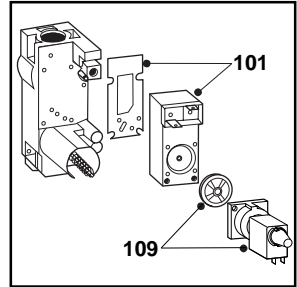

Code 573712