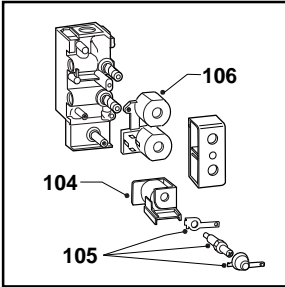

Code 571641