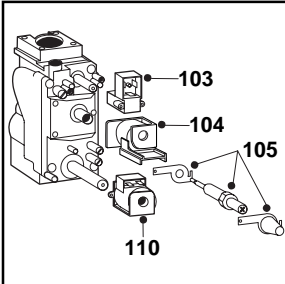

Code 573713