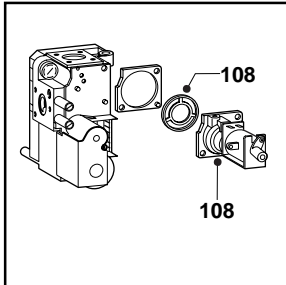

Code 998126