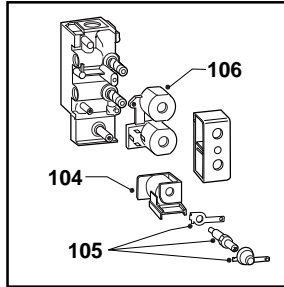

Code 573457