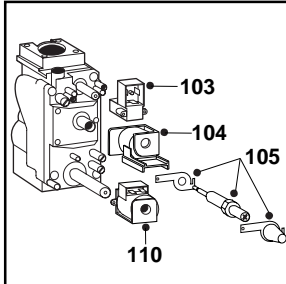

Code 573735