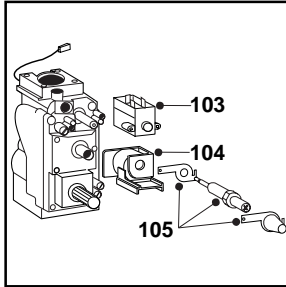

Code 571642