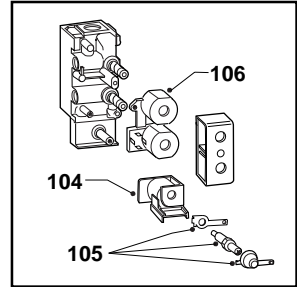

Code 570732