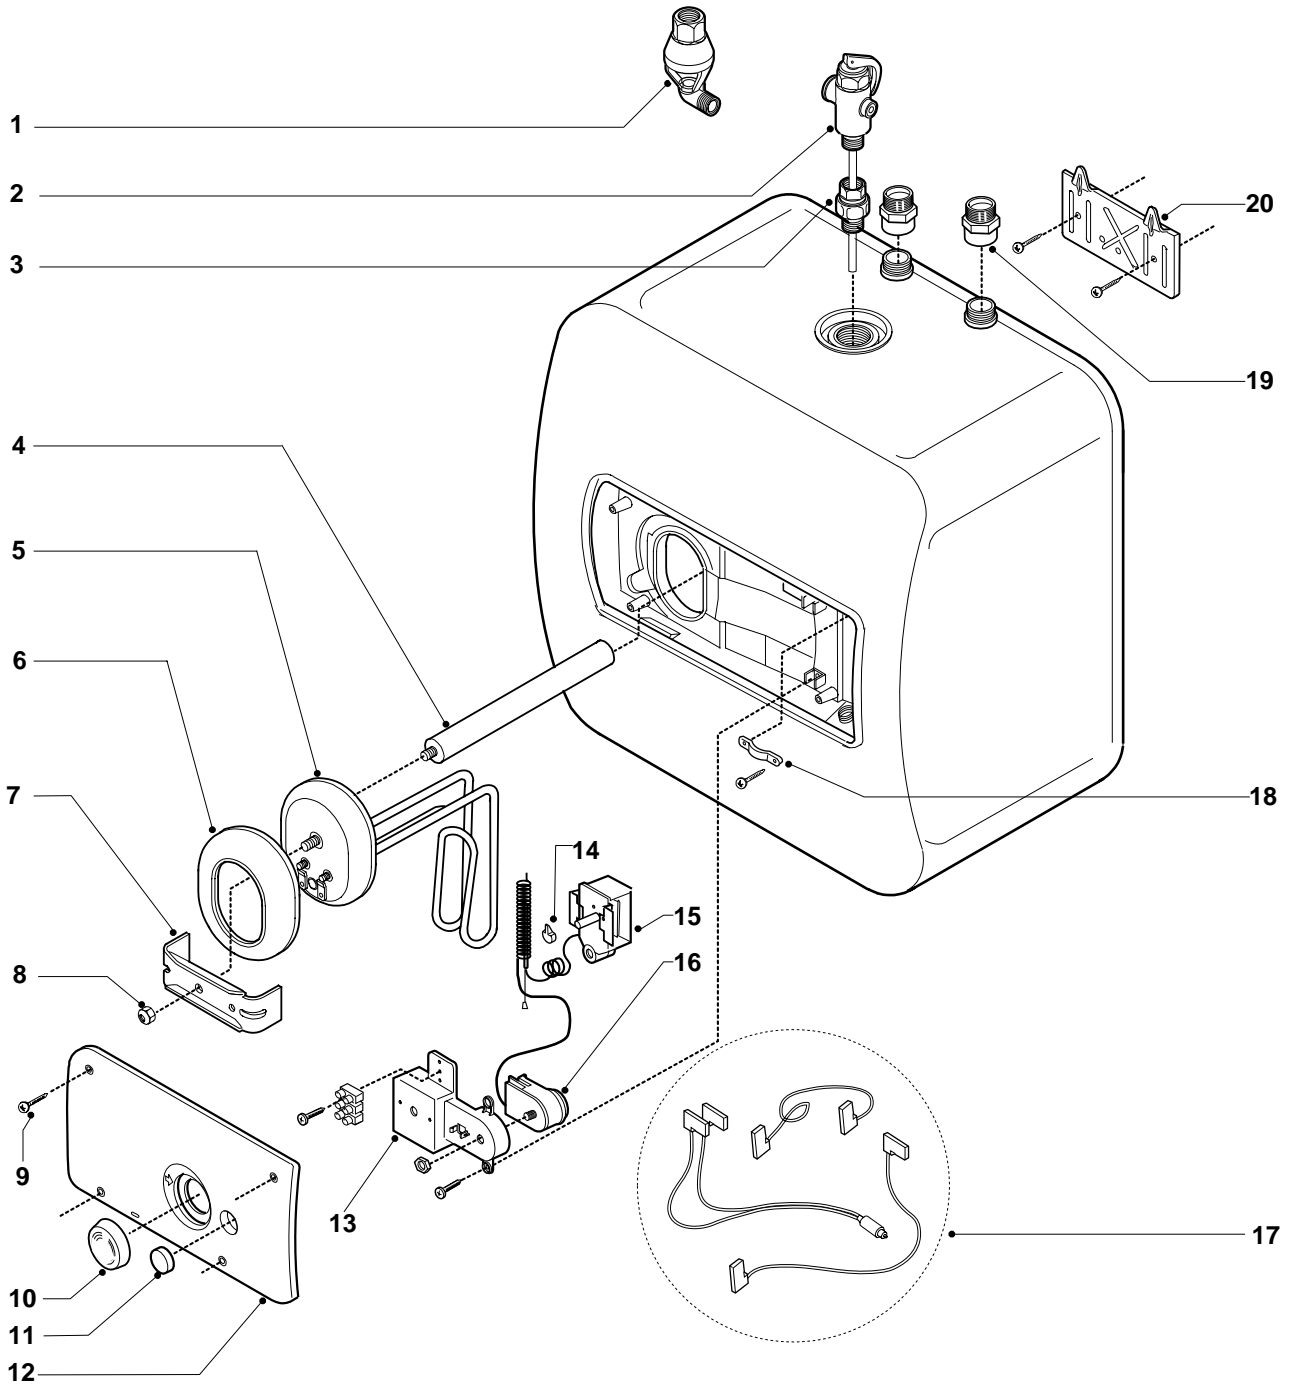

SPARE PARTS EXPLODED VIEW
UNVENTED WATER HEATER

Models

HP 10 U

HP 15 U

Edition 1b

Current from Serial No: 980410 to -----

MODELS	CODE	SERIAL NO. VALIDITY	REF.
HP 10 U	820089	980410	A
HP 15 U	820091	980410	B

PART.	CODE	DESCRIPTION	REF.	NOTE
1	570017	Tundish		
2	570100	Temperature + pressure reliefvalve 1/2" gas		
3	570199	M/F 3/4"-1/2" T + P connection (3 pieces)		
4	574305	Magnesium anode 2 1/2 gallon Model P10		
5	810827	Heating element 3000W 240V		
6	570016	Flange gasket		
7	570149	Heating element retaining bracket		
8	570069	Heating element retaining nut		
9	570074	Plastic cover retaining screw		
10	570014	Control knob		
11	573070	Neon lens		
12	570113	Plastic cover		
13	570109	Thermostat supports		
14	570029	Regulation cap		
15	570132	Regulation thermostat		
16	570099	Safety thermostat		
17	560375	Wiring complete with thermostats		
18	570110	Cable clamp		
19	571397	Dielectric connections		
20	570341	Heater wall hanging bracket		

NOTE	DESCRIPTION

PART.	NOTIFICATION OF CHANGES
	Spares listed below are interchangeable with those in Ed.1a
5	810827 - Heating element (3kW 240V) - replaces code 573310 from serial number: 980410