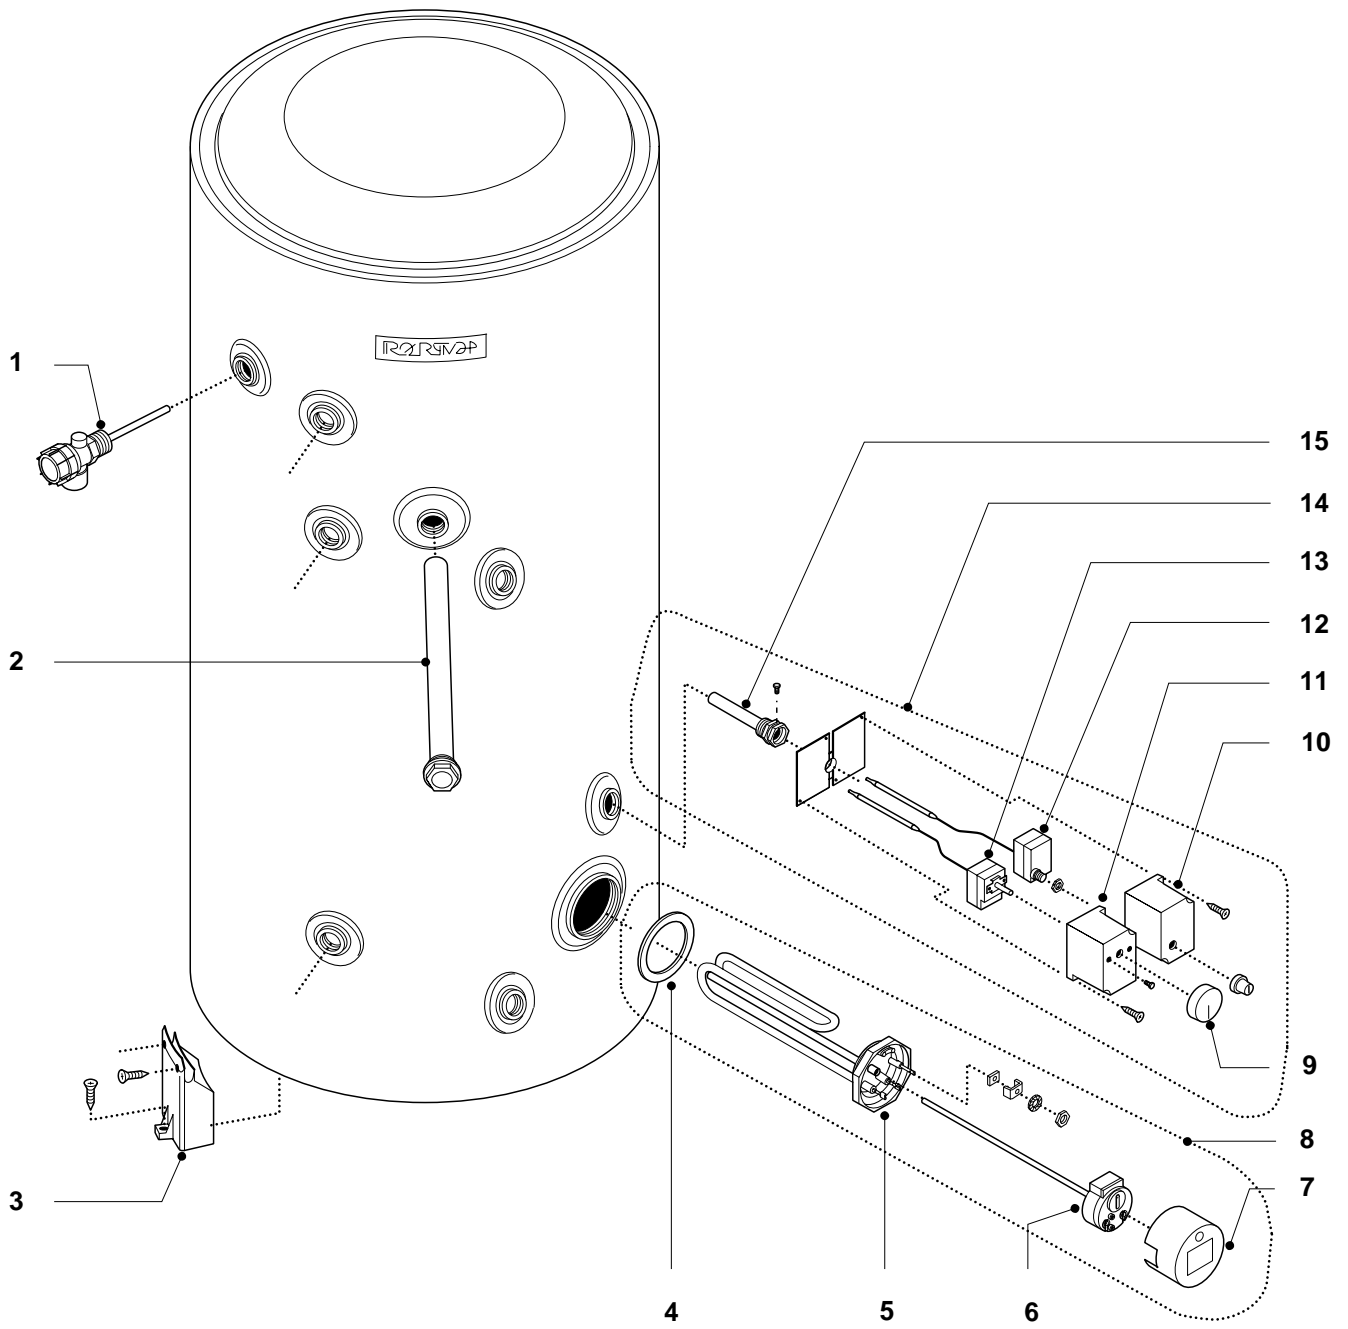

SPARE PARTS EXPLODED VIEW
UNVENTED CYLINDERS

Model

CONTRACT STI 125

Edition 1

Current from Serial No:- 970000000890499 to
000000000893007

MODEL	CODE	FROM SERIAL NO.	REF.
CONTRACT STI 125	890499	970000000890499	A

PART	CODE	DESCRIPTION	REF.	NOTE
1	969040	Temperature + pressure relief valve 7 bar		
2	919054	Anode D.26 x 370 + union 1" male		
3	926136	Feet 100 mm		
4	924087	Element 2"1/4		
5	816544	Element RE UK 143 3 kW 240 V		
6	691218	Thermostat TBS 300		
7	935182	Element cap PVC for thermostat TBS 300		
8	935191	Element kit 2"1/4		11
9	935188	Regulation knob		
10	935187	Cover cut-out thermostat		
11	935186	Cover regulation thermostat		
12	935185	Cut-out thermostat (indirect)		
13	935184	Regulation thermostat (indirect)		
14	921046	Thermostat kit (cut-out + regulation)		
15	935183	Thermostat pocket 1/2" L.110		

NOTE	DESCRIPTION
11	Kit includes: element + thermostat + gasket