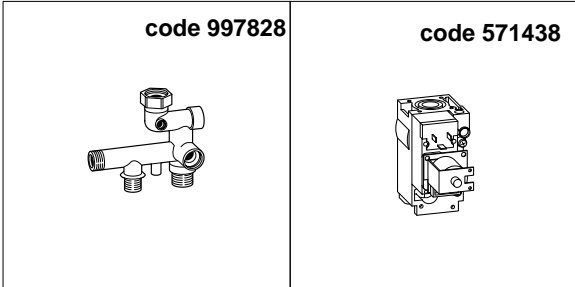

MODELS	CHARACTERISTICS	SERIAL NO: VALIDITY	REF.
ECOGENUS 24 RFFI SYS	METHANE	9933800115	A
ECOGENUS 24 RFFI SYS	LPG	9933900200	B