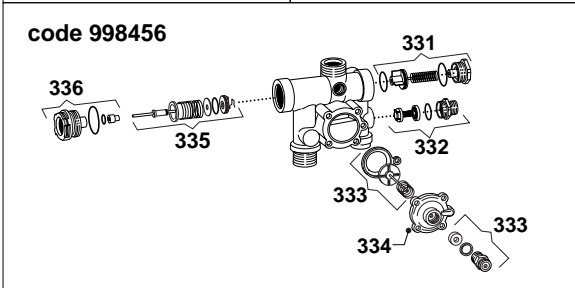

MODELS	CHARACTERISTICS	SERIAL NO: VALIDITY	REF.
ECOGENUS 24 RFFI SYS	METHANE	9933800115	A
ECOGENUS 24 RFFI SYS	LPG	9933900200	B