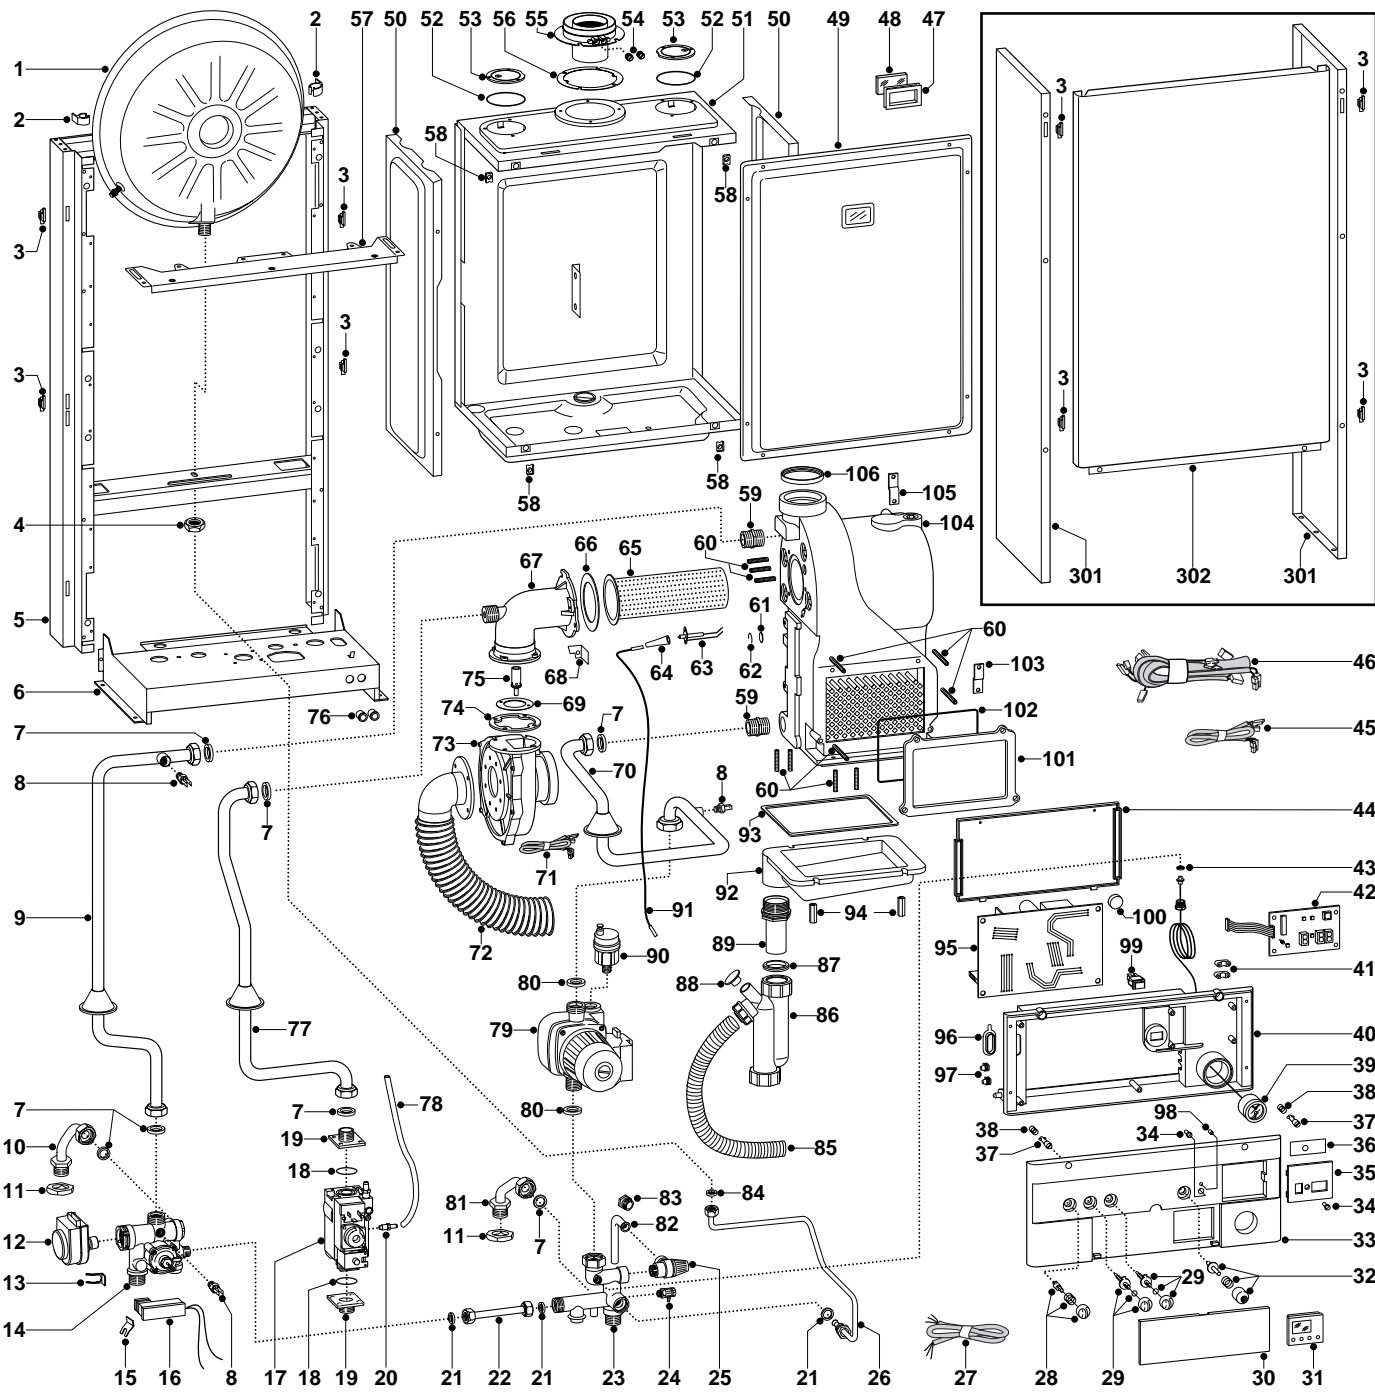

MODELS	CHARACTERISTICS	SERIAL NO: VALIDITY	REF.
ECOGENUS 24 RFFI SYS	METHANE	9933800115	A
ECOGENUS 24 RFFI SYS	LPG	9933900200	B