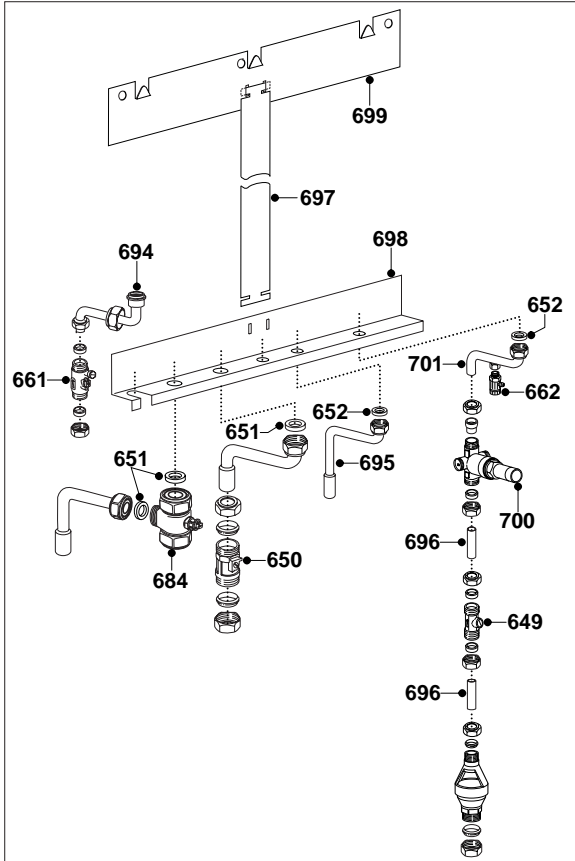

SPARE PARTS EXPLODED VIEW
ACCESSORIES TAP

Models

Pipe Connection Kits

Edition 5 Revision 2

CONNECTION KITS

Code 705740 - GENUS 27 BFFI PLUS

Code 705936 - ecoGENUS / GENUS MFFI

Code 705986 - Eurocombi A23/27 MFFI

CONNECTION KITS

PART.	CODE	DESCRIPTION PIECE	NOTE
610	997239	Isolating valve 3/4" (C.H. flow)	
611	997240	Union (1/2")	
628	997742	Isolating valve 3/4" (C.H. return)	
635	997741	Isolating valve 1/2" (D.C.W. inlet)	
644	997707	Pipe (C.H. return)	
645	997706	Pipe (cold water inlet)	
646	997700	Pipe (gas inlet)	
647	997705	Pipe (D.H.W. outlet)	
648	997708	Pipe (C.H. flow)	
649	570743	Isolating valve 1/2" (M-M D=15bic D.C.W. inlet)	
650	570744	Isolating valve 3/4" (M-M D=22bic Flow/Return)	
651	573520	Gasket 3/4"	
652	573528	Gasket 1/2"	
653	569390	Gasket 1/4"	
654	573521	Gasket 3/8"	
656	998934	Gasket 1/4"	
661	571000	Isolating valve (gas inlet)	
662	573727	Drain valve	
663	998080	Double check valve	
671	998427	Flexible Pipe	
673	999582	Isolating valve 3/4" (C.H. return)	
674	998407	Isolating valve 3/4" (C.H. flow)	
675	999583	Pipe (D.H.W. outlet)	
684	999694	Tap with valve	
688	999684	Isolating valve 3/8" (M-M)	
689	999702	Pipe (c.h. flow)	
691	999683	Air release valve 3/8" with O-ring	
692	999701	Pipe (D.H.W. outlet)	
693	999700	Pipe (cold water inlet)	
694	573094	Pipe (gas inlet)	
695	573354	Pipe (D.H.W. outlet)	
696	573355	Pipe (D.H.W inlet pipe)	
697	573356	Boiler template (Middle plate)	
698	573357	Boiler template (Bottom plate)	
699	573358	Boiler template (Top plate)	
700	573359	Pressure reducing valve (3.5bar)	
701	573978	Pipe 1/2" (cold water inlet)	