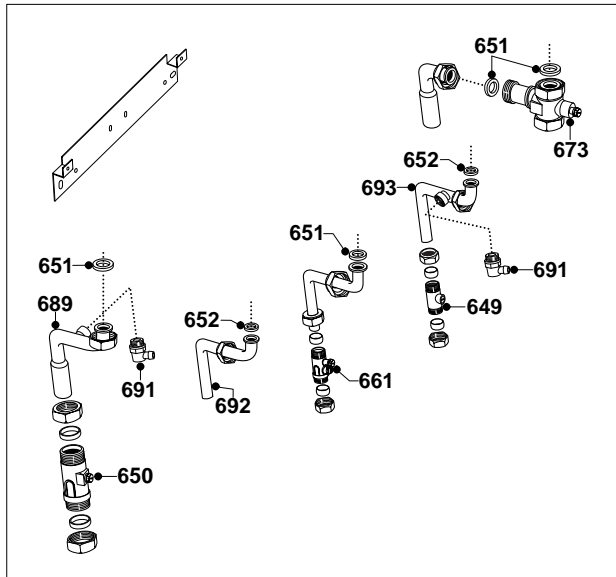

Code 706328 - microSYSTEM RFFI

CONNECTION KITS

Code 706334 - microGENUS MFFI

Code 706347 - microCombi MFFI

CODE	DESCRIPTION	NOTE
705740	JIG KITS - GENUS 27 BFFI PLUS	
705936	JIG KITS - ecoGENUS 24 MFFI / GENUS 23/27/30 MFFI	
705986	JIG KITS - EuroCombi A 23/27 MFFI	
706328	JIG KITS - microSYSTEM 10/15/21/28 RFFI	
706334	JIG KITS - microGENUS 23/27 MFFI	
706347	JIG KITS - microCOMBI 23 MFFI	

CONNECTION KITS

PART.	CODE	DESCRIPTION PIECE	NOTE
610	997239	Isolating valve 3/4" (C.H. flow)	
611	997240	Union (1/2")	
628	997742	Isolating valve 3/4" (C.H. return)	
635	997741	Isolating valve 1/2" (D.C.W. inlet)	
644	997707	Pipe (C.H. return)	
645	997706	Pipe (cold water inlet)	
646	997700	Pipe (gas inlet)	
647	997705	Pipe (D.H.W. outlet)	
648	997708	Pipe (C.H. flow)	
649	570743	Isolating valve 1/2" (M-M D=15bic D.C.W. inlet)	
650	570744	Isolating valve 3/4" (M-M D=22bic Flow/Return)	
651	573520	Gasket 3/4"	
652	573528	Gasket 1/2"	
653	569390	Gasket 1/4"	
654	573521	Gasket 3/8"	
656	998934	Gasket 1/4"	
661	571000	Isolating valve (gas inlet)	
662	573727	Drain valve	
663	998080	Double check valve	
671	998427	Flexible Pipe	
673	999582	Isolating valve 3/4" (C.H. return)	
674	998407	Isolating valve 3/4" (C.H. flow)	
675	999583	Pipe (D.H.W. outlet)	
684	999694	Tap with valve	
688	999684	Isolating valve 3/8" (M-M)	
689	999702	Pipe (c.h. flow)	
691	999683	Air release valve 3/8" with O-ring	
692	999701	Pipe (D.H.W. outlet)	
693	999700	Pipe (cold water inlet)	
694	573094	Pipe (gas inlet)	
695	573354	Pipe (D.H.W. outlet)	
696	573355	Pipe (D.H.W inlet pipe)	
697	573356	Boiler template (Middle plate)	
698	573357	Boiler template (Bottom plate)	
699	573358	Boiler template (Top plate)	
700	573359	Pressure reducing valve (3.5bar)	
701	573978	Pipe 1/2" (cold water inlet)	