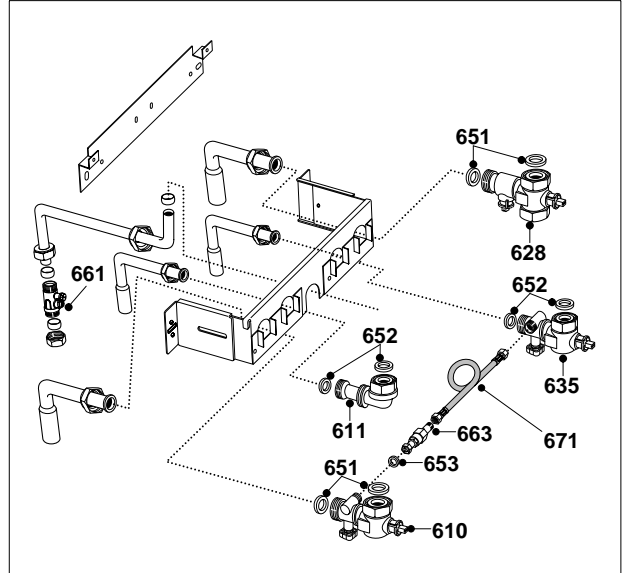

SPARE PARTS EXPLODED VIEW
ACCESSORIES TAP

Models

Pipe Connection Kits

Edition 5 Revision 2

CONNECTION KITS

Code 705740 - GENUS 27 BFFI PLUS

Code 705936 - ecoGENUS / GENUS MFFI

Code 705986 - Eurocombi A23/27 MFFI

CONNECTION KITS

PART.	CODE	DESCRIPTION PIECE	NOTE
610	997239	Isolating valve 3/4" (C.H. flow)	
611	997240	Union (1/2")	
628	997742	Isolating valve 3/4" (C.H. return)	
635	997741	Isolating valve 1/2" (D.C.W. inlet)	
644	997707	Pipe (C.H. return)	
645	997706	Pipe (cold water inlet)	
646	997700	Pipe (gas inlet)	
647	997705	Pipe (D.H.W. outlet)	
648	997708	Pipe (C.H. flow)	
649	570743	Isolating valve 1/2" (M-M D=15bic D.C.W. inlet)	
650	570744	Isolating valve 3/4" (M-M D=22bic Flow/Return)	
651	573520	Gasket 3/4"	
652	573528	Gasket 1/2"	
653	569390	Gasket 1/4"	
654	573521	Gasket 3/8"	
656	998934	Gasket 1/4"	
661	571000	Isolating valve (gas inlet)	
662	573727	Drain valve	
663	998080	Double check valve	
671	998427	Flexible Pipe	
673	999582	Isolating valve 3/4" (C.H. return)	
674	998407	Isolating valve 3/4" (C.H. flow)	
675	999583	Pipe (D.H.W. outlet)	
684	999694	Tap with valve	
688	999684	Isolating valve 3/8" (M-M)	
689	999702	Pipe (c.h. flow)	
691	999683	Air release valve 3/8" with O-ring	
692	999701	Pipe (D.H.W. outlet)	
693	999700	Pipe (cold water inlet)	
694	573094	Pipe (gas inlet)	
695	573354	Pipe (D.H.W. outlet)	
696	573355	Pipe (D.H.W inlet pipe)	
697	573356	Boiler template (Middle plate)	
698	573357	Boiler template (Bottom plate)	
699	573358	Boiler template (Top plate)	
700	573359	Pressure reducing valve (3.5bar)	
701	573978	Pipe 1/2" (cold water inlet)	