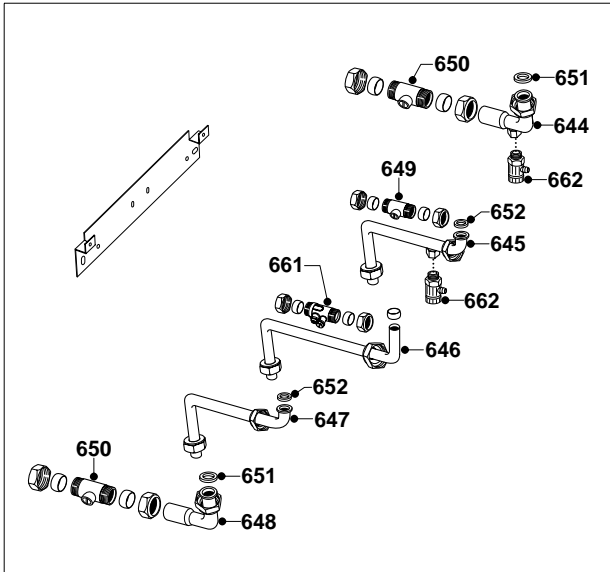

SPARE PARTS EXPLODED VIEW
ACCESSORIES TAP

Models

Pipe Connection Kits

Edition 5 Revision 2

CONNECTION KITS

Code 705740 - GENUS 27 BFFI PLUS

Code 705936 - ecoGENUS / GENUS MFFI

Code 705986 - Eurocombi A23/27 MFFI

CONNECTION KITS

PART.	CODE	DESCRIPTION PIECE	NOTE
610	997239	Isolating valve 3/4" (C.H. flow)	
611	997240	Union (1/2")	
628	997742	Isolating valve 3/4" (C.H. return)	
635	997741	Isolating valve 1/2" (D.C.W. inlet)	
644	997707	Pipe (C.H. return)	
645	997706	Pipe (cold water inlet)	
646	997700	Pipe (gas inlet)	
647	997705	Pipe (D.H.W. outlet)	
648	997708	Pipe (C.H. flow)	
649	570743	Isolating valve 1/2" (M-M D=15bic D.C.W. inlet)	
650	570744	Isolating valve 3/4" (M-M D=22bic Flow/Return)	
651	573520	Gasket 3/4"	
652	573528	Gasket 1/2"	
653	569390	Gasket 1/4"	
654	573521	Gasket 3/8"	
656	998934	Gasket 1/4"	
661	571000	Isolating valve (gas inlet)	
662	573727	Drain valve	
663	998080	Double check valve	
671	998427	Flexible Pipe	
673	999582	Isolating valve 3/4" (C.H. return)	
674	998407	Isolating valve 3/4" (C.H. flow)	
675	999583	Pipe (D.H.W. outlet)	
684	999694	Tap with valve	
688	999684	Isolating valve 3/8" (M-M)	
689	999702	Pipe (c.h. flow)	
691	999683	Air release valve 3/8" with O-ring	
692	999701	Pipe (D.H.W. outlet)	
693	999700	Pipe (cold water inlet)	
694	573094	Pipe (gas inlet)	
695	573354	Pipe (D.H.W. outlet)	
696	573355	Pipe (D.H.W inlet pipe)	
697	573356	Boiler template (Middle plate)	
698	573357	Boiler template (Bottom plate)	
699	573358	Boiler template (Top plate)	
700	573359	Pressure reducing valve (3.5bar)	
701	573978	Pipe 1/2" (cold water inlet)	