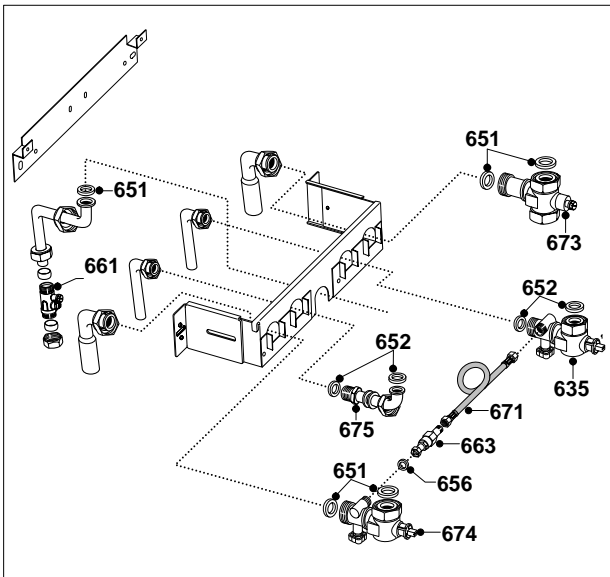

CONNECTION KITS

Code 706334 - microGENUS MFFI