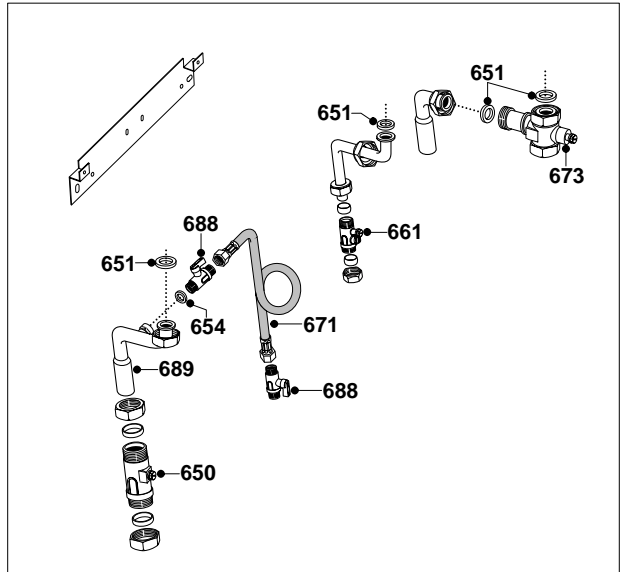

Code 706347 - microCombi MFFI

Code 706328 - microSYSTEM RFFI