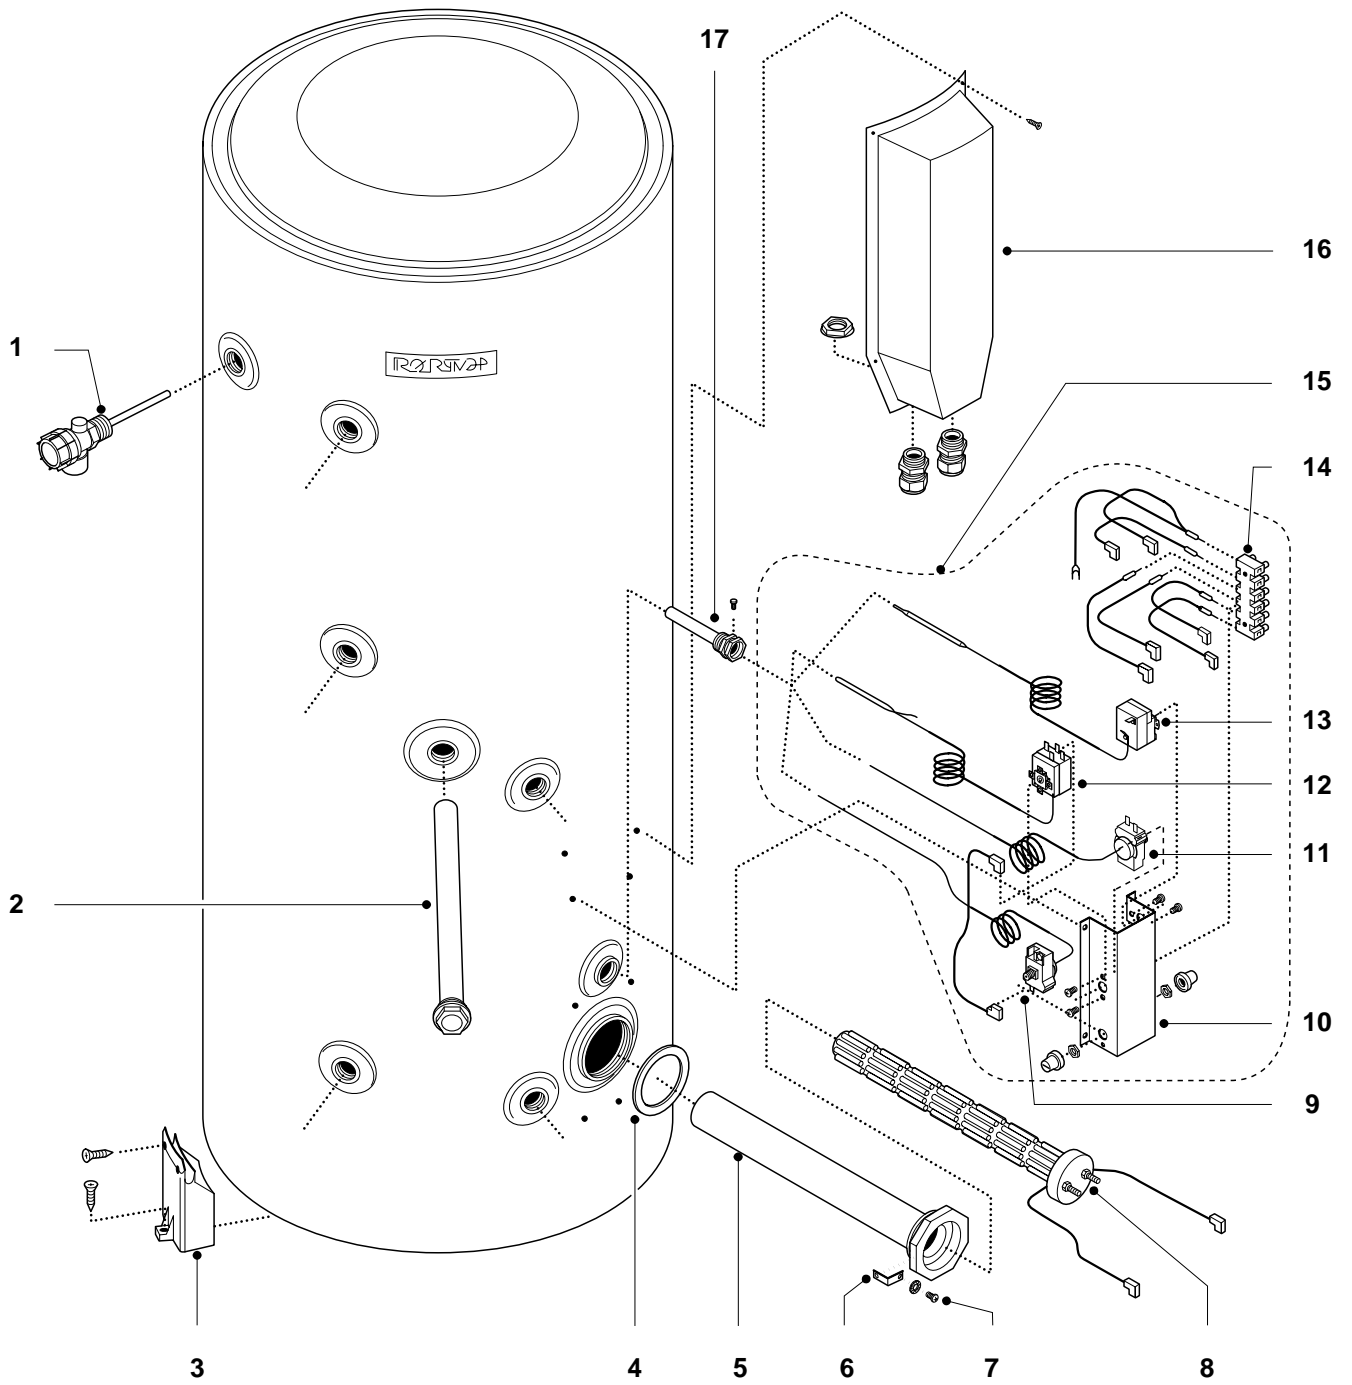

SPARE PARTS EXPLODED VIEW
UNVENTED CYLINDERS

Model

COMFORT STI 125

Edition 1

Current from Serial No:- 980000000890502 to
000000000890215

MODEL	CODE	FROM SERIAL NO.	REF.
COMFORT STI 125	890502	98000000890502	A

ART.	CODE	DESCRIPTION / OMSCHRIJVING	REF.	NOTE
1	969040	Temperature + pressure relief valve 7 bar		
2	919054	Anode D.26 x 370 + union 1" male		
3	926136	Feet 100 mm		
4	924087	Element gasket 2"1/4		
5	396146	Element pocket 2"1/4		
6	323404	Element fixing bracket		
7	318613	Screw TC 13 M5 x 30		
8	396147	Element (steatite) 3 kW 240V		
9	921049	Thermostat cut-out (FIRT) single pole		
10	935190	Thermostat support bracket		
11	921050	Thermostat cut-out (FIRT) dual pole		
12	921048	Regulation thermostat (IMIT)		
13	921047	Regulation thermostat (CAEM)		
14	935189	Cable + terminal block kit		
15	925275	Thermostats + wiring assembly complete		
16	926276	Cover (wiring assembly)		
17	902188	Thermostat pocket		