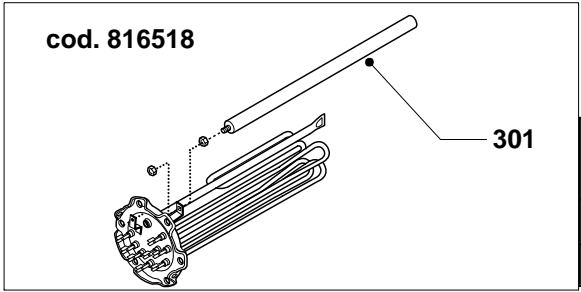

SPARE PARTS EXPLODED VIEW
UNVENTED CYLINDERS

Models

500 ST6

500 STT6

Edition 1

Current from Serial No:-

500 ST6 ----- to -----

500 STT6 ----- to -----

MODELS	CODE	SERIAL NO. VALIDITY	REF.
500 ST6	890134	-----	A
500 STT6	890083	-----	B

PART.	CODE	DESCRIPTION	REF.	NOTE
1	926106	Cover D.50		
2	919010	Magnesium anode L=800		
3	926068	Regulation knob		
4	926048	Plastic cover		
5	925197	Thermostat bracket		
6	921001	Thermostat 30A		
7	816518	Heating element 3x2000 Watt 230 Volt + Anode		
8	291056	Flange gasket D.75		
9	935044	Wiring		
10	926168	Foot		
11	919014	Plug 3/4" + anode L=800		
301	919027	Magnesium anode 21.3x290 M8		