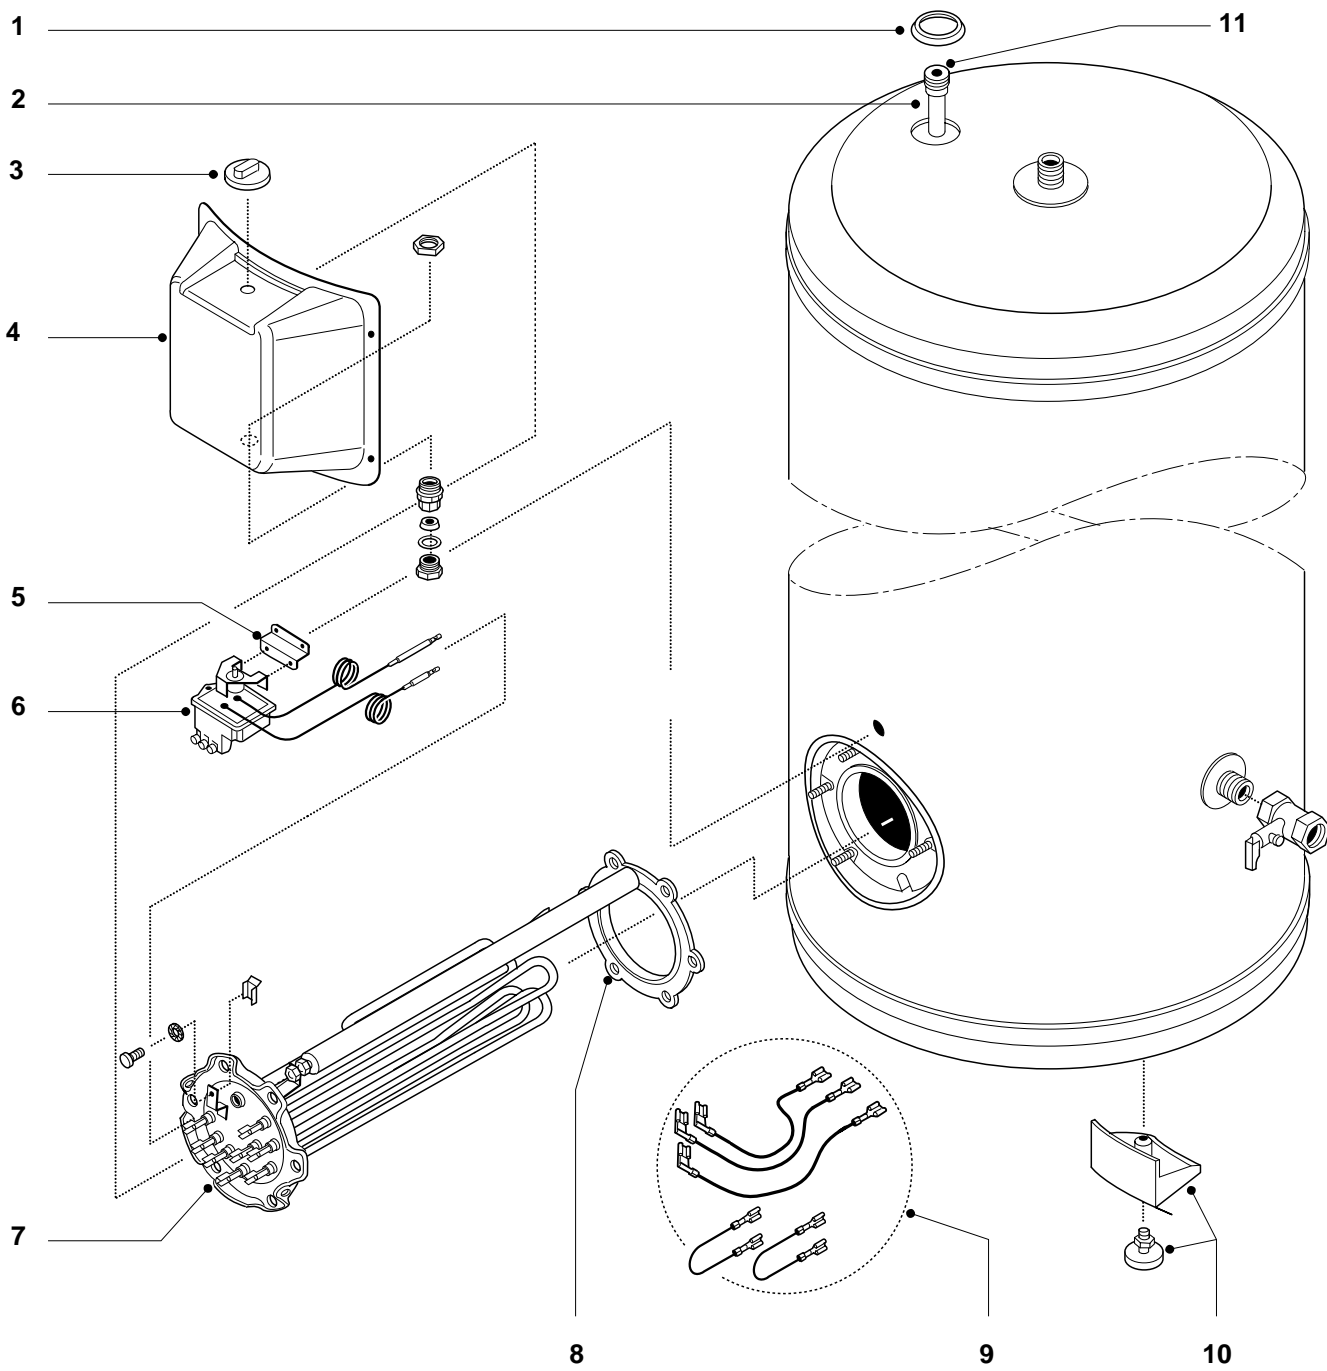

SPARE PARTS EXPLODED VIEW
UNVENTED CYLINDERS

Models

500 ST6

500 STT6

Edition 1

Current from Serial No:-

500 ST6 ----- to -----

500 STT6 ----- to -----

MODELS	CODE	SERIAL NO. VALIDITY	REF.
500 ST6	890134	-----	A
500 STT6	890083	-----	B

PART.	CODE	DESCRIPTION	REF.	NOTE
1	926106	Cover D.50		
2	919010	Magnesium anode L=800		
3	926068	Regulation knob		
4	926048	Plastic cover		
5	925197	Thermostat bracket		
6	921001	Thermostat 30A		
7	816518	Heating element 3x2000 Watt 230 Volt + Anode		
8	291056	Flange gasket D.75		
9	935044	Wiring		
10	926168	Foot		
11	919014	Plug 3/4" + anode L=800		
301	919027	Magnesium anode 21.3x290 M8		