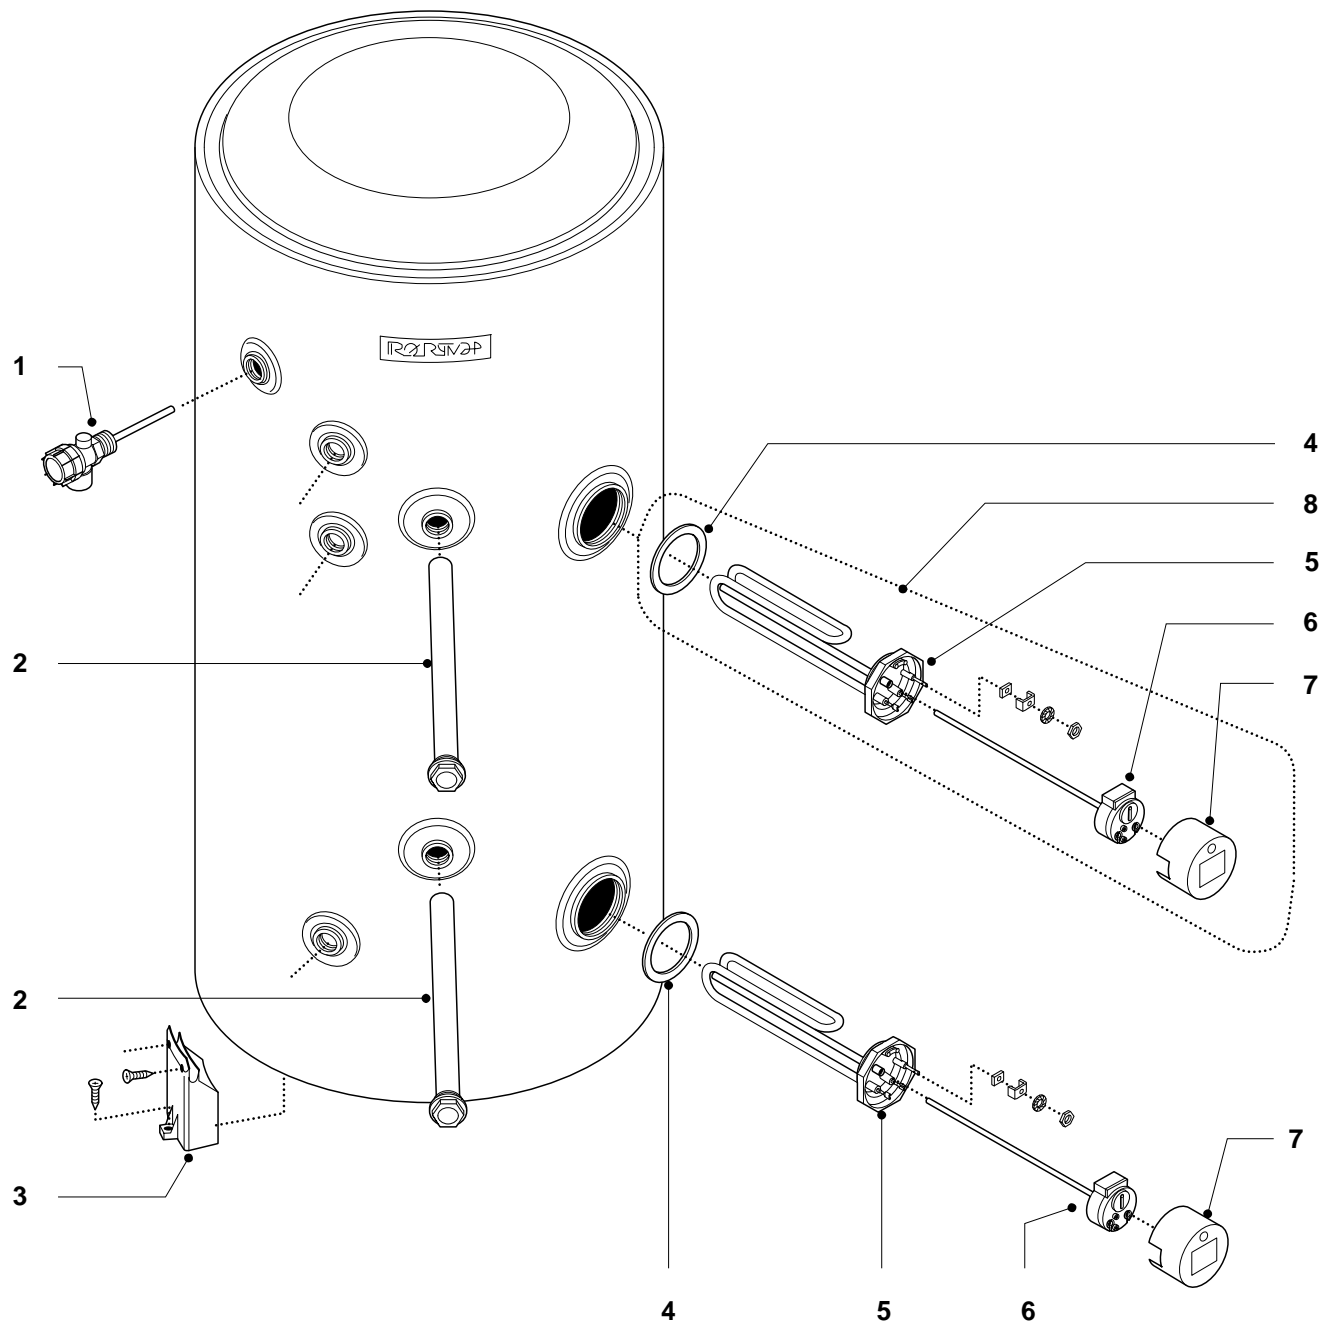

SPARE PARTS EXPLODED VIEW
UNVENTED CYLINDERS

Model

CONTRACT STD 300

Edition 1

Current from Serial No:- 990000000890352 to

MODEL	CODE	FROM SERIAL NO.	REF.
CONTRACT STD 300 UK	890352	990000000890352	A

PART	CODE	DESCRIPTION	REF.	NOTE
1	969040	Temperature + pressure relief valve 7 bar		
2	919054	Anode D.26 x 370 + 1" male		
3	926136	Feet 100 mm		
4	924087	Element gasket 2"1/4		
5	816544	Element RE UK 143 3 kW 240 V		
6	691218	Thermostat TBS 300		
7	935182	Element cap PVC for thermostat TBS 300		
8	935191	Element kit 2"1/4		11

NOTE	DESCRIPTION
11	Kit includes: element + thermostat + gasket